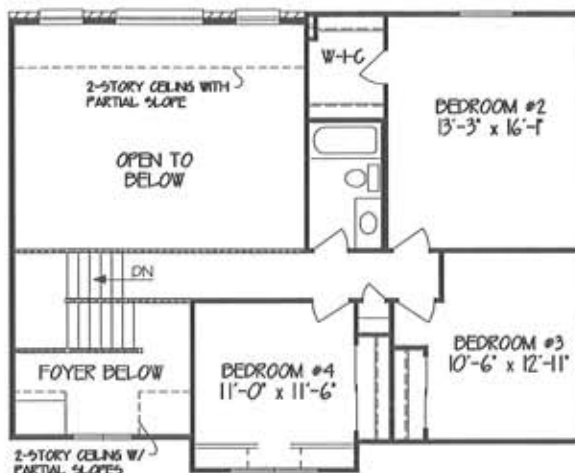

• A FAMILY TRADITION OF HOME BUILDING •

THE BROOKWOOD

2320 Square Foot

ELEVATION 'A'

ELEVATION 'B'

FOR MORE INFORMATION PLEASE VISIT US AT www.berkeyhomes.com

This brochure is for illustration purposes only and is not part of a legal contract. Plans subject to change without notice.

THE BROOKWOOD

2320 Square Foot

SECOND FLOOR PLAN
800 SF

UPGRADED OWNER'S BATH

We can modify any plan to fit your specific needs or style!!

UPGRADED OWNER'S BATH
(FOR LAMINATE & SOLID SURFACE TOPS ONLY)

FIRST FLOOR PLAN
1520 SF