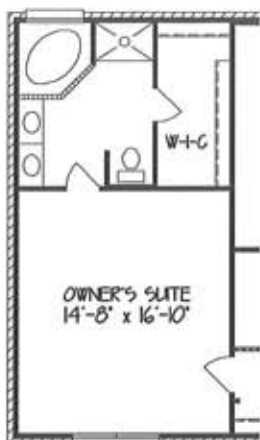

• A FAMILY TRADITION OF HOME BUILDING •

THE BROOKWOOD

2320 Square Foot

ELEVATION 'A'

ELEVATION 'B'

FOR MORE INFORMATION PLEASE VISIT US AT www.berkeyhomes.com

This brochure is for illustration purposes only and is not part of a legal contract. Plans subject to change without notice.

THE BROOKWOOD

2320 Square Foot

SECOND FLOOR PLAN
800 SF

UPGRADED OWNER'S BATH

We can modify any plan to fit your specific needs or style!!

UPGRADED OWNER'S BATH
(FOR LAMINATE & SOLID SURFACE TOPS ONLY)

FIRST FLOOR PLAN
1520 SF