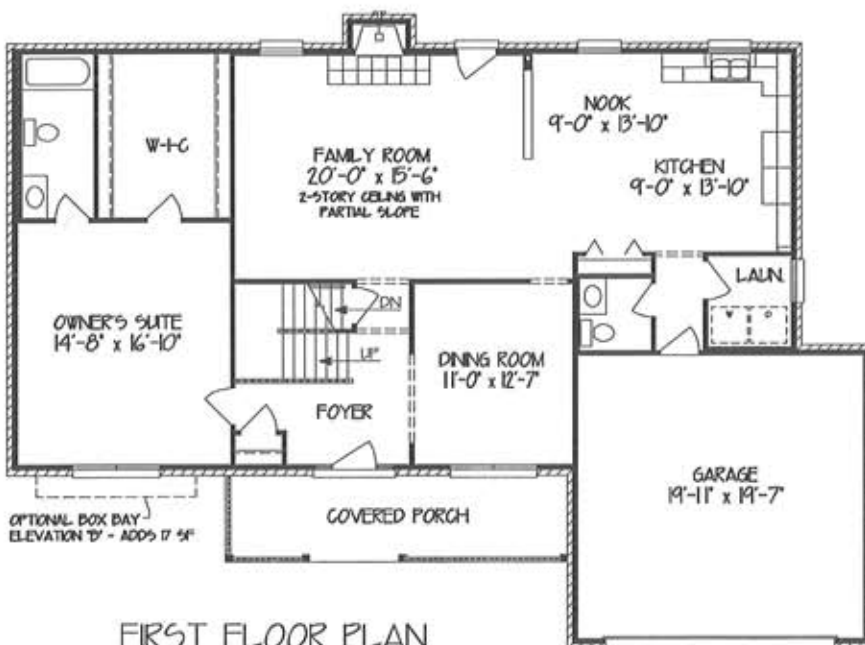

• A FAMILY TRADITION OF HOME BUILDING •

THE BROOKWOOD

2320 Square Foot

ELEVATION 'A'

ELEVATION 'B'

FOR MORE INFORMATION PLEASE VISIT US AT www.berkeyhomes.com

This brochure is for illustration purposes only and is not part of a legal contract. Plans subject to change without notice.

THE BROOKWOOD

2320 Square Foot

SECOND FLOOR PLAN
800 SF

UPGRADED OWNER'S BATH

We can modify any plan to fit your specific needs or style!!

UPGRADED OWNER'S BATH
(FOR LAMINATE & SOLID SURFACE TOPS ONLY)

FIRST FLOOR PLAN
1520 SF