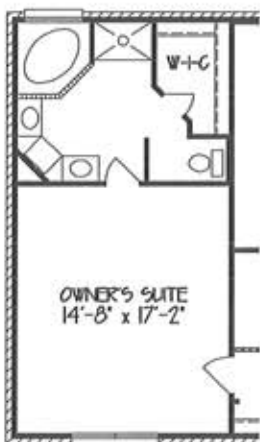

• A FAMILY TRADITION OF HOME BUILDING •

THE BROOKWOOD

2320 Square Foot

ELEVATION 'A'

ELEVATION 'B'

FOR MORE INFORMATION PLEASE VISIT US AT www.berkeyhomes.com

This brochure is for illustration purposes only and is not part of a legal contract. Plans subject to change without notice.

THE BROOKWOOD

2320 Square Foot

SECOND FLOOR PLAN
800 SF

UPGRADED OWNER'S BATH

We can modify any plan to fit your specific needs or style!!

UPGRADED OWNER'S BATH
(FOR LAMINATE & SOLID SURFACE TOPS ONLY)

FIRST FLOOR PLAN
1520 SF